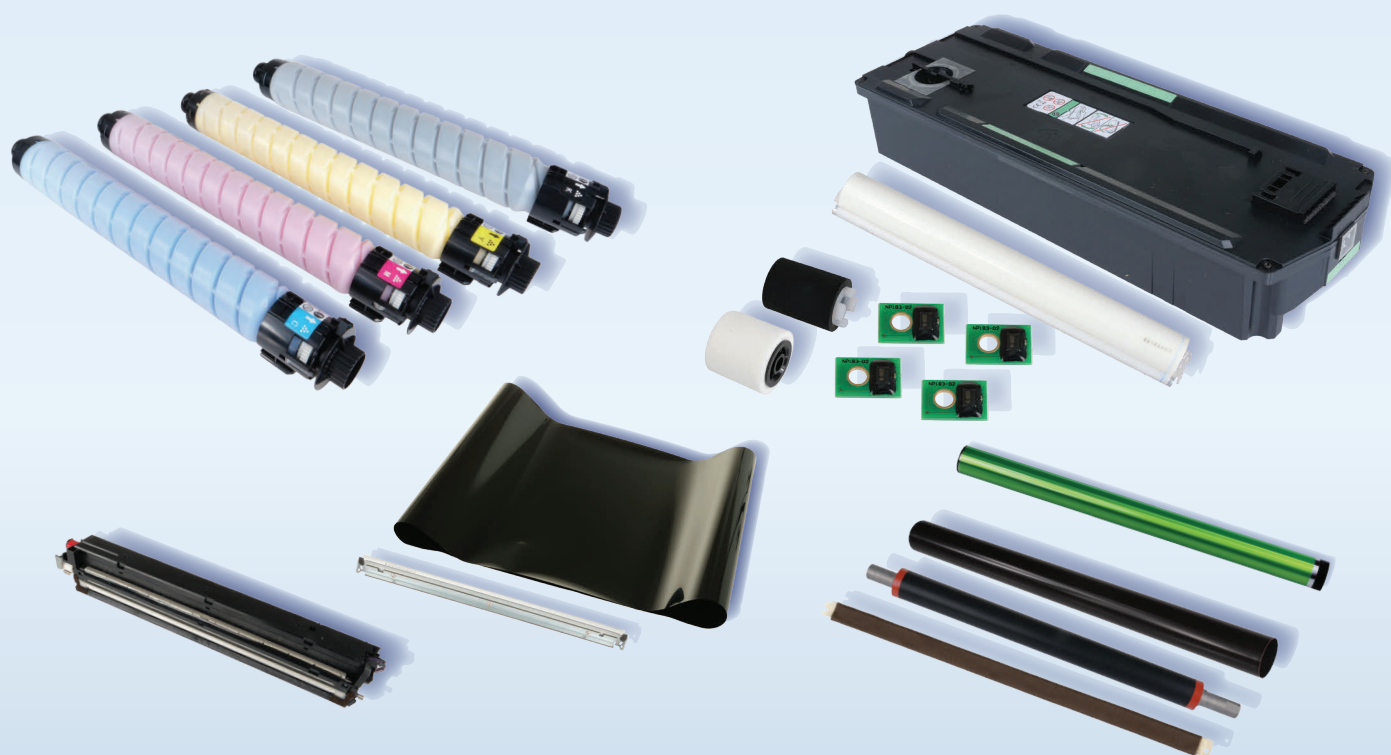

# Biuromax offers

BIUROMAX  
YOU FIRST

consumables and service  
parts for Ricoh

CHECK OUT FULL RANGE OF RICOH PARTS!  
**DOWNLOAD OUR BROCHURE HERE** →

BIUROMAX Sp. z o.o.  
Solec 156 a, 05-532  
Baniocha, Poland